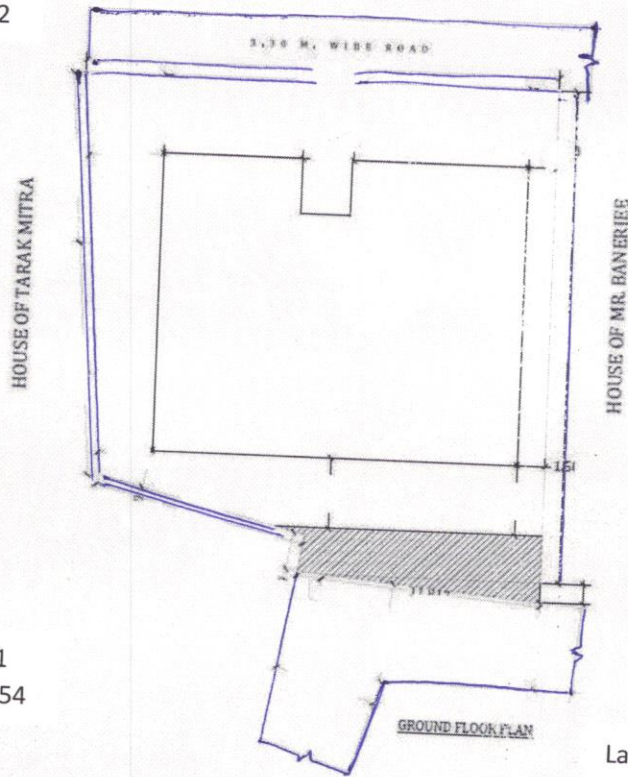

SITE OFFICE : Pasupati Complex, Sarada Pally (Behind Big Bazar), Asansol, PIN - 713325

Date: 09/02/26

**Location MAP of the Project "TARA MAA RESIDENCY"(G+4) at,
Saradapally Street No.7, Santa, Asansol, West Bengal-713304**

Lat: 23.692517
Long: 86.942602

Lat: 23.692144
Long: 86.942580

Lat: 23.692471
Long: 86.942654

Lat: 23.692847
Long: 86.942887

For MAA TARA CONSTRUCTION

MAA TARA CONSTRUCTION
Subhas Roy

Partner